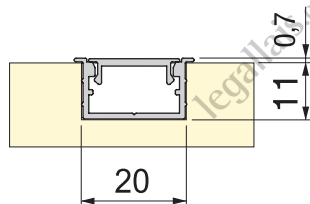

C0% - M0% - J0% - N100%

DIELINE

NoPrinting Inks

 PANTONE 109 C

Quadri :

C0% - M8% - J100% - N0%

- FR** Profil à encastrer
- EN** Profile for recessed installation

- FR** Profil incliné sur surface
- EN** Profile for inclined surface