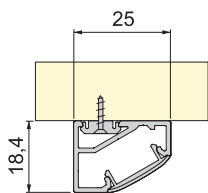

C0% - M0% - J0% - N100%

DIELINE

NoPrinting Inks

 PANTONE 109 C

Quadri :

C0% - M8% - J100% - N0%

- FR** Profil à encastrer
- EN** Profile for recessed installation

- FR** Profil incliné sur surface
- EN** Profile for inclined surface